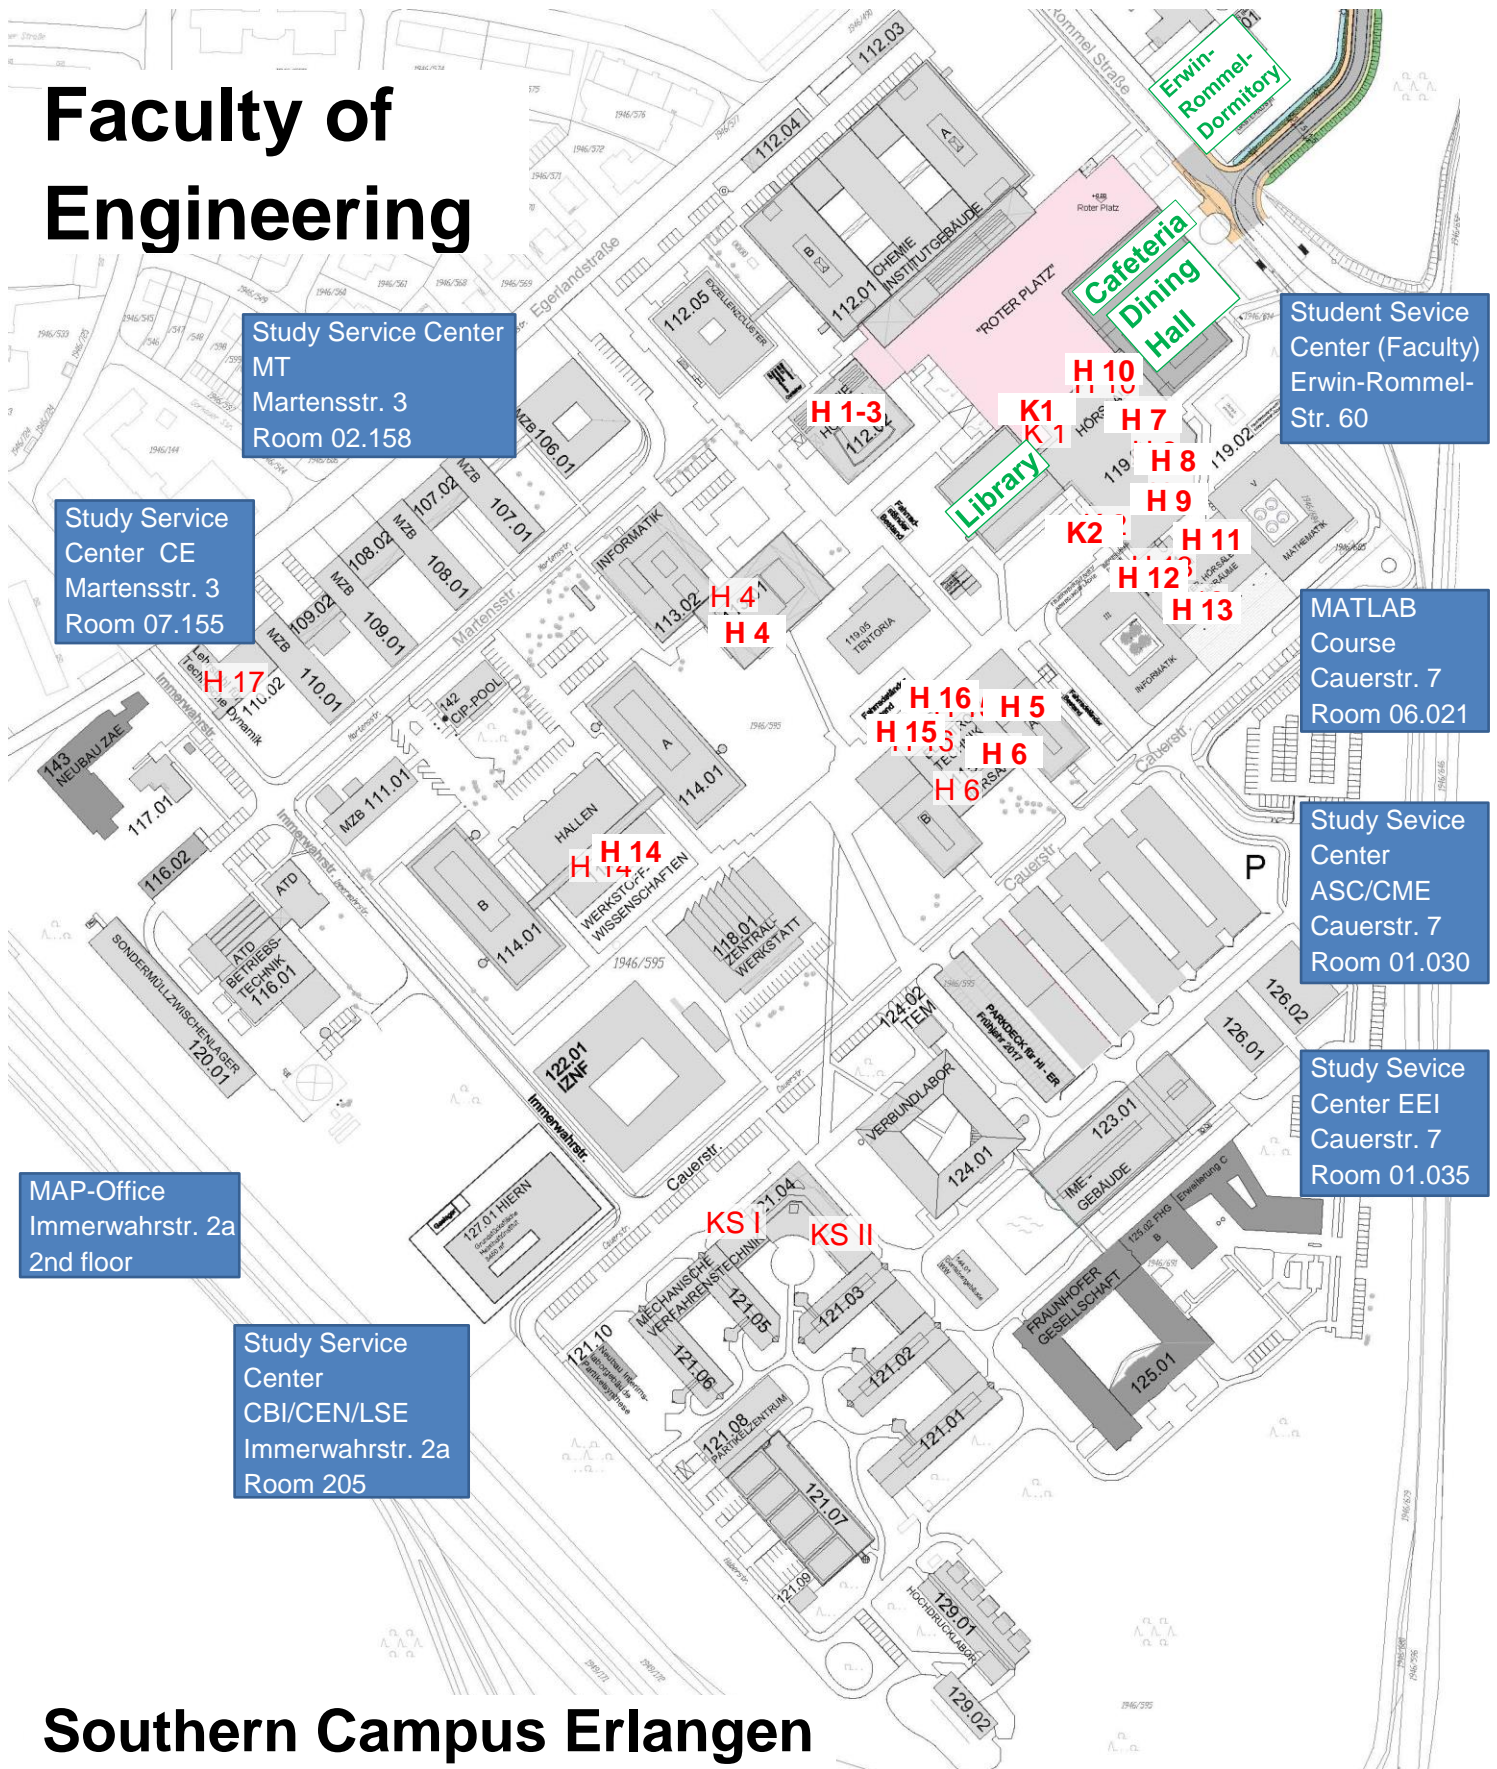

Faculty of Engineering

Study Service Center
MT
Martenstr. 3
Room 02.158

Student Service Center (Faculty)
Erwin-Rommel-Str. 60

Study Service Center CE
Martenstr. 3
Room 07.155

MATLAB Course
Cauerstr. 7
Room 06.021

Study Service Center
ASC/CME
Cauerstr. 7
Room 01.030

Study Service Center EEI
Cauerstr. 7
Room 01.035

MAP-Office
Immerwahrstr. 2a
2nd floor

Study Service Center
CBI/CEN/LS
Immerwahrstr. 2a
Room 205

Southern Campus Erlangen